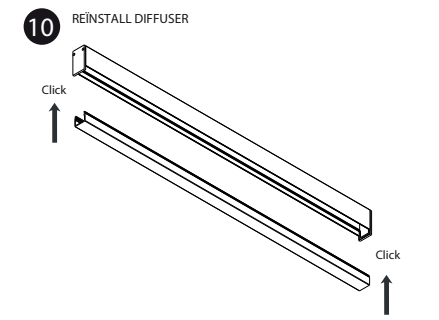

Inrush Current / Max. ECG per Circuit Breaker (unipolar version)						
typ. $I_{peak}/\Delta t$ ($V_{Mains} = 230 V$, network impedance 1Ω)		CB Type	10 A	16 A	20 A	25 A
53 A / 200 μs / 22 μF		B	8	13	16	20
Cap.		C	13	22	27	34