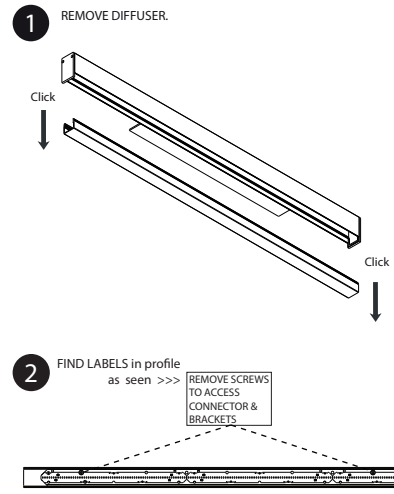

name	2 U W WALL PAP LEDSYSTEM
ref	2U W WALL PREVALED HE 3000K NOT DIMM 847934 2U W WALL PAP LEDSYSTEM HE 3x650lm 3000K TEXT. WHITE 847944 2U W WALL PAP LEDSYSTEM HE 4x650lm 3000K TEXT. WHITE 847954 2U W WALL PAP LEDSYSTEM HE 5x650lm 3000K TEXT. WHITE 847974 2U W WALL PAP LEDSYSTEM HE 7x650lm 3000K TEXT. WHITE 847994 2U W WALL PAP LEDSYSTEM HE 9x650lm 3000K TEXT. WHITE 847834 2U W WALL PAP LEDSYSTEM HE 3x650lm 3000K TEXT. BLACK 847844 2U W WALL PAP LEDSYSTEM HE 4x650lm 3000K TEXT. BLACK 847854 2U W WALL PAP LEDSYSTEM HE 5x650lm 3000K TEXT. BLACK 847874 2U W WALL PAP LEDSYSTEM HE 7x650lm 3000K TEXT. BLACK 847894 2U W WALL PAP LEDSYSTEM HE 9x650lm 3000K TEXT. BLACK 2U W WALL PREVALED HE 3000K DALI 847930 2U W WALL PAP LEDSYSTEM HE 3x650lm 3000K DALI DIMM TEXT. WHITE 847940 2U W WALL PAP LEDSYSTEM HE 4x650lm 3000K DALI DIMM TEXT. WHITE 847950 2U W WALL PAP LEDSYSTEM HE 5x650lm 3000K DALI DIMM TEXT. WHITE 847970 2U W WALL PAP LEDSYSTEM HE 7x650lm 3000K DALI DIMM TEXT. WHITE 847990 2U W WALL PAP LEDSYSTEM HE 9x650lm 3000K DALI DIMM TEXT. WHITE 847830 2U W WALL PAP LEDSYSTEM HE 3x650lm 3000K DALI DIMM TEXT. BLACK 847840 2U W WALL PAP LEDSYSTEM HE 4x650lm 3000K DALI DIMM TEXT. BLACK 847850 2U W WALL PAP LEDSYSTEM HE 5x650lm 3000K DALI DIMM TEXT. BLACK 847870 2U W WALL PAP LEDSYSTEM HE 7x650lm 3000K DALI DIMM TEXT. BLACK 847890 2U W WALL PAP LEDSYSTEM HE 9x650lm 3000K DALI DIMM TEXT. BLACK 2U W WALL PREVALED HO 3000K NOT DIMM 847936 2U W WALL PAP LEDSYSTEM HO 3x1100lm 3000K TEXT. WHITE 847946 2U W WALL PAP LEDSYSTEM HO 4x1100lm 3000K TEXT. WHITE 847956 2U W WALL PAP LEDSYSTEM HO 5x1100lm 3000K TEXT. WHITE 847976 2U W WALL PAP LEDSYSTEM HO 7x1100lm 3000K TEXT. WHITE 847996 2U W WALL PAP LEDSYSTEM HO 9x1100lm 3000K TEXT. WHITE 847836 2U W WALL PAP LEDSYSTEM HO 3x1100lm 3000K TEXT. BLACK 847846 2U W WALL PAP LEDSYSTEM HO 4x1100lm 3000K TEXT. BLACK 847856 2U W WALL PAP LEDSYSTEM HO 5x1100lm 3000K TEXT. BLACK 847876 2U W WALL PAP LEDSYSTEM HO 7x1100lm 3000K TEXT. BLACK 847896 2U W WALL PAP LEDSYSTEM HO 9x1100lm 3000K TEXT. BLACK 2U W WALL PREVALED HO 3000K DALI 847932 2U W WALL PAP LEDSYSTEM HO 3x1100lm 3000K DALI DIMM TEXT. WHITE 847942 2U W WALL PAP LEDSYSTEM HO 4x1100lm 3000K DALI DIMM TEXT. WHITE 847952 2U W WALL PAP LEDSYSTEM HO 5x1100lm 3000K DALI DIMM TEXT. WHITE 847972 2U W WALL PAP LEDSYSTEM HO 7x1100lm 3000K DALI DIMM TEXT. WHITE 847992 2U W WALL PAP LEDSYSTEM HO 9x1100lm 3000K DALI DIMM TEXT. WHITE 847832 2U W WALL PAP LEDSYSTEM HO 3x1100lm 3000K DALI DIMM TEXT. BLACK 847842 2U W WALL PAP LEDSYSTEM HO 4x1100lm 3000K DALI DIMM TEXT. BLACK 847852 2U W WALL PAP LEDSYSTEM HO 5x1100lm 3000K DALI DIMM TEXT. BLACK 847872 2U W WALL PAP LEDSYSTEM HO 7x1100lm 3000K DALI DIMM TEXT. BLACK 847892 2U W WALL PAP LEDSYSTEM HO 9x1100lm 3000K DALI DIMM TEXT. BLACK

Connect power supply
see model (3pole= not dimmable/5p= 1-10V dimm)
Leave mains power supply unswitched.