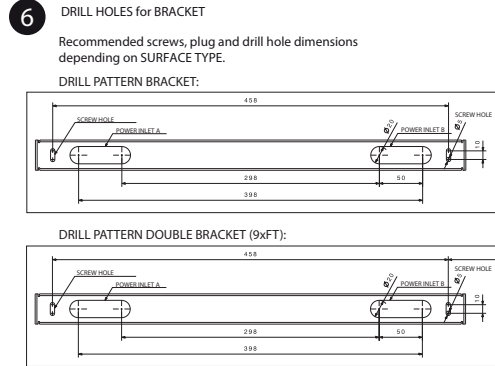

name	2 U W WALL PAP LEDSYSTEM
ref	2U W WALL PREVALED HE 3000K NOT DIMM 847934 2U W WALL PAP LEDSYSTEM HE 3x650lm 3000K TEXT. WHITE 847944 2U W WALL PAP LEDSYSTEM HE 4x650lm 3000K TEXT. WHITE 847954 2U W WALL PAP LEDSYSTEM HE 5x650lm 3000K TEXT. WHITE 847974 2U W WALL PAP LEDSYSTEM HE 7x650lm 3000K TEXT. WHITE 847994 2U W WALL PAP LEDSYSTEM HE 9x650lm 3000K TEXT. WHITE 847834 2U W WALL PAP LEDSYSTEM HE 3x650lm 3000K TEXT. BLACK 847844 2U W WALL PAP LEDSYSTEM HE 4x650lm 3000K TEXT. BLACK 847854 2U W WALL PAP LEDSYSTEM HE 5x650lm 3000K TEXT. BLACK 847874 2U W WALL PAP LEDSYSTEM HE 7x650lm 3000K TEXT. BLACK 847894 2U W WALL PAP LEDSYSTEM HE 9x650lm 3000K TEXT. BLACK 2U W WALL PREVALED HE 3000K DALI 847930 2U W WALL PAP LEDSYSTEM HE 3x650lm 3000K DALI DIMM TEXT. WHITE 847940 2U W WALL PAP LEDSYSTEM HE 4x650lm 3000K DALI DIMM TEXT. WHITE 847950 2U W WALL PAP LEDSYSTEM HE 5x650lm 3000K DALI DIMM TEXT. WHITE 847970 2U W WALL PAP LEDSYSTEM HE 7x650lm 3000K DALI DIMM TEXT. WHITE 847990 2U W WALL PAP LEDSYSTEM HE 9x650lm 3000K DALI DIMM TEXT. WHITE 847830 2U W WALL PAP LEDSYSTEM HE 3x650lm 3000K DALI DIMM TEXT. BLACK 847840 2U W WALL PAP LEDSYSTEM HE 4x650lm 3000K DALI DIMM TEXT. BLACK 847850 2U W WALL PAP LEDSYSTEM HE 5x650lm 3000K DALI DIMM TEXT. BLACK 847870 2U W WALL PAP LEDSYSTEM HE 7x650lm 3000K DALI DIMM TEXT. BLACK 847890 2U W WALL PAP LEDSYSTEM HE 9x650lm 3000K DALI DIMM TEXT. BLACK 2U W WALL PREVALED HO 3000K NOT DIMM 847936 2U W WALL PAP LEDSYSTEM HO 3x1100lm 3000K TEXT. WHITE 847946 2U W WALL PAP LEDSYSTEM HO 4x1100lm 3000K TEXT. WHITE 847956 2U W WALL PAP LEDSYSTEM HO 5x1100lm 3000K TEXT. WHITE 847976 2U W WALL PAP LEDSYSTEM HO 7x1100lm 3000K TEXT. WHITE 847996 2U W WALL PAP LEDSYSTEM HO 9x1100lm 3000K TEXT. WHITE 847836 2U W WALL PAP LEDSYSTEM HO 3x1100lm 3000K TEXT. BLACK 847846 2U W WALL PAP LEDSYSTEM HO 4x1100lm 3000K TEXT. BLACK 847856 2U W WALL PAP LEDSYSTEM HO 5x1100lm 3000K TEXT. BLACK 847876 2U W WALL PAP LEDSYSTEM HO 7x1100lm 3000K TEXT. BLACK 847896 2U W WALL PAP LEDSYSTEM HO 9x1100lm 3000K TEXT. BLACK 2U W WALL PREVALED HO 3000K DALI 847932 2U W WALL PAP LEDSYSTEM HO 3x1100lm 3000K DALI DIMM TEXT. WHITE 847942 2U W WALL PAP LEDSYSTEM HO 4x1100lm 3000K DALI DIMM TEXT. WHITE 847952 2U W WALL PAP LEDSYSTEM HO 5x1100lm 3000K DALI DIMM TEXT. WHITE 847972 2U W WALL PAP LEDSYSTEM HO 7x1100lm 3000K DALI DIMM TEXT. WHITE 847992 2U W WALL PAP LEDSYSTEM HO 9x1100lm 3000K DALI DIMM TEXT. WHITE 847832 2U W WALL PAP LEDSYSTEM HO 3x1100lm 3000K DALI DIMM TEXT. BLACK 847842 2U W WALL PAP LEDSYSTEM HO 4x1100lm 3000K DALI DIMM TEXT. BLACK 847852 2U W WALL PAP LEDSYSTEM HO 5x1100lm 3000K DALI DIMM TEXT. BLACK 847872 2U W WALL PAP LEDSYSTEM HO 7x1100lm 3000K DALI DIMM TEXT. BLACK 847892 2U W WALL PAP LEDSYSTEM HO 9x1100lm 3000K DALI DIMM TEXT. BLACK

Connect power supply
see model (3pole= not dimmable/5p= 1-10V dimm)
Leave mains power supply unswitched.