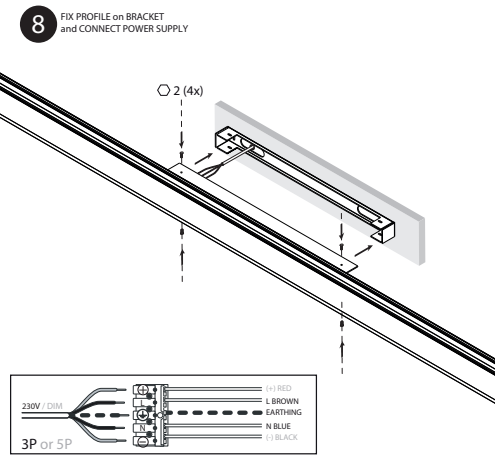

name	2 U W WALL PAP LEDSYSTEM
ref	2U W WALL PREVALED HE 3000K NOT DIMM 847934 2U W WALL PAP LEDSYSTEM HE 3x650lm 3000K TEXT. WHITE 847944 2U W WALL PAP LEDSYSTEM HE 4x650lm 3000K TEXT. WHITE 847954 2U W WALL PAP LEDSYSTEM HE 5x650lm 3000K TEXT. WHITE 847974 2U W WALL PAP LEDSYSTEM HE 7x650lm 3000K TEXT. WHITE 847994 2U W WALL PAP LEDSYSTEM HE 9x650lm 3000K TEXT. WHITE 847834 2U W WALL PAP LEDSYSTEM HE 3x650lm 3000K TEXT. BLACK 847844 2U W WALL PAP LEDSYSTEM HE 4x650lm 3000K TEXT. BLACK 847854 2U W WALL PAP LEDSYSTEM HE 5x650lm 3000K TEXT. BLACK 847874 2U W WALL PAP LEDSYSTEM HE 7x650lm 3000K TEXT. BLACK 847894 2U W WALL PAP LEDSYSTEM HE 9x650lm 3000K TEXT. BLACK 2U W WALL PREVALED HE 3000K DALI 847930 2U W WALL PAP LEDSYSTEM HE 3x650lm 3000K DALI DIMM TEXT. WHITE 847940 2U W WALL PAP LEDSYSTEM HE 4x650lm 3000K DALI DIMM TEXT. WHITE 847950 2U W WALL PAP LEDSYSTEM HE 5x650lm 3000K DALI DIMM TEXT. WHITE 847970 2U W WALL PAP LEDSYSTEM HE 7x650lm 3000K DALI DIMM TEXT. WHITE 847990 2U W WALL PAP LEDSYSTEM HE 9x650lm 3000K DALI DIMM TEXT. WHITE 847830 2U W WALL PAP LEDSYSTEM HE 3x650lm 3000K DALI DIMM TEXT. BLACK 847840 2U W WALL PAP LEDSYSTEM HE 4x650lm 3000K DALI DIMM TEXT. BLACK 847850 2U W WALL PAP LEDSYSTEM HE 5x650lm 3000K DALI DIMM TEXT. BLACK 847870 2U W WALL PAP LEDSYSTEM HE 7x650lm 3000K DALI DIMM TEXT. BLACK 847890 2U W WALL PAP LEDSYSTEM HE 9x650lm 3000K DALI DIMM TEXT. BLACK 2U W WALL PREVALED HO 3000K NOT DIMM 847936 2U W WALL PAP LEDSYSTEM HO 3x1100lm 3000K TEXT. WHITE 847946 2U W WALL PAP LEDSYSTEM HO 4x1100lm 3000K TEXT. WHITE 847956 2U W WALL PAP LEDSYSTEM HO 5x1100lm 3000K TEXT. WHITE 847976 2U W WALL PAP LEDSYSTEM HO 7x1100lm 3000K TEXT. WHITE 847996 2U W WALL PAP LEDSYSTEM HO 9x1100lm 3000K TEXT. WHITE 847836 2U W WALL PAP LEDSYSTEM HO 3x1100lm 3000K TEXT. BLACK 847846 2U W WALL PAP LEDSYSTEM HO 4x1100lm 3000K TEXT. BLACK 847856 2U W WALL PAP LEDSYSTEM HO 5x1100lm 3000K TEXT. BLACK 847876 2U W WALL PAP LEDSYSTEM HO 7x1100lm 3000K TEXT. BLACK 847896 2U W WALL PAP LEDSYSTEM HO 9x1100lm 3000K TEXT. BLACK 2U W WALL PREVALED HO 3000K DALI 847932 2U W WALL PAP LEDSYSTEM HO 3x1100lm 3000K DALI DIMM TEXT. WHITE 847942 2U W WALL PAP LEDSYSTEM HO 4x1100lm 3000K DALI DIMM TEXT. WHITE 847952 2U W WALL PAP LEDSYSTEM HO 5x1100lm 3000K DALI DIMM TEXT. WHITE 847972 2U W WALL PAP LEDSYSTEM HO 7x1100lm 3000K DALI DIMM TEXT. WHITE 847992 2U W WALL PAP LEDSYSTEM HO 9x1100lm 3000K DALI DIMM TEXT. WHITE 847832 2U W WALL PAP LEDSYSTEM HO 3x1100lm 3000K DALI DIMM TEXT. BLACK 847842 2U W WALL PAP LEDSYSTEM HO 4x1100lm 3000K DALI DIMM TEXT. BLACK 847852 2U W WALL PAP LEDSYSTEM HO 5x1100lm 3000K DALI DIMM TEXT. BLACK 847872 2U W WALL PAP LEDSYSTEM HO 7x1100lm 3000K DALI DIMM TEXT. BLACK 847892 2U W WALL PAP LEDSYSTEM HO 9x1100lm 3000K DALI DIMM TEXT. BLACK

Connect power supply
see model (3pole= not dimmable/5p= 1-10V dimm)
Leave mains power supply unswitched.