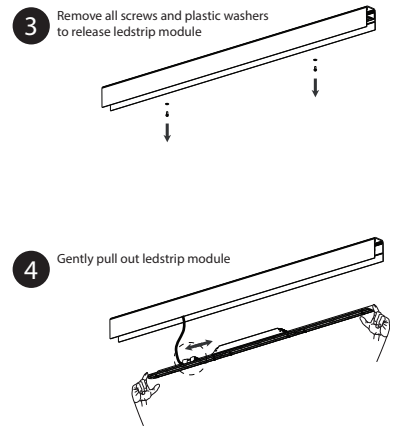

name	2 U W WALL PAP LEDSYSTEM
ref	2U W WALL PREVALED HE 3000K NOT DIMM 847934 2U W WALL PAP LEDSYSTEM HE 3x650lm 3000K TEXT. WHITE 847944 2U W WALL PAP LEDSYSTEM HE 4x650lm 3000K TEXT. WHITE 847954 2U W WALL PAP LEDSYSTEM HE 5x650lm 3000K TEXT. WHITE 847974 2U W WALL PAP LEDSYSTEM HE 7x650lm 3000K TEXT. WHITE 847994 2U W WALL PAP LEDSYSTEM HE 9x650lm 3000K TEXT. WHITE 847834 2U W WALL PAP LEDSYSTEM HE 3x650lm 3000K TEXT. BLACK 847844 2U W WALL PAP LEDSYSTEM HE 4x650lm 3000K TEXT. BLACK 847854 2U W WALL PAP LEDSYSTEM HE 5x650lm 3000K TEXT. BLACK 847874 2U W WALL PAP LEDSYSTEM HE 7x650lm 3000K TEXT. BLACK 847894 2U W WALL PAP LEDSYSTEM HE 9x650lm 3000K TEXT. BLACK 2U W WALL PREVALED HE 3000K DALI 847930 2U W WALL PAP LEDSYSTEM HE 3x650lm 3000K DALI DIMM TEXT. WHITE 847940 2U W WALL PAP LEDSYSTEM HE 4x650lm 3000K DALI DIMM TEXT. WHITE 847950 2U W WALL PAP LEDSYSTEM HE 5x650lm 3000K DALI DIMM TEXT. WHITE 847970 2U W WALL PAP LEDSYSTEM HE 7x650lm 3000K DALI DIMM TEXT. WHITE 847990 2U W WALL PAP LEDSYSTEM HE 9x650lm 3000K DALI DIMM TEXT. WHITE 847830 2U W WALL PAP LEDSYSTEM HE 3x650lm 3000K DALI DIMM TEXT. BLACK 847840 2U W WALL PAP LEDSYSTEM HE 4x650lm 3000K DALI DIMM TEXT. BLACK 847850 2U W WALL PAP LEDSYSTEM HE 5x650lm 3000K DALI DIMM TEXT. BLACK 847870 2U W WALL PAP LEDSYSTEM HE 7x650lm 3000K DALI DIMM TEXT. BLACK 847890 2U W WALL PAP LEDSYSTEM HE 9x650lm 3000K DALI DIMM TEXT. BLACK 2U W WALL PREVALED HO 3000K NOT DIMM 847936 2U W WALL PAP LEDSYSTEM HO 3x1100lm 3000K TEXT. WHITE 847946 2U W WALL PAP LEDSYSTEM HO 4x1100lm 3000K TEXT. WHITE 847956 2U W WALL PAP LEDSYSTEM HO 5x1100lm 3000K TEXT. WHITE 847976 2U W WALL PAP LEDSYSTEM HO 7x1100lm 3000K TEXT. WHITE 847996 2U W WALL PAP LEDSYSTEM HO 9x1100lm 3000K TEXT. WHITE 847836 2U W WALL PAP LEDSYSTEM HO 3x1100lm 3000K TEXT. BLACK 847846 2U W WALL PAP LEDSYSTEM HO 4x1100lm 3000K TEXT. BLACK 847856 2U W WALL PAP LEDSYSTEM HO 5x1100lm 3000K TEXT. BLACK 847876 2U W WALL PAP LEDSYSTEM HO 7x1100lm 3000K TEXT. BLACK 847896 2U W WALL PAP LEDSYSTEM HO 9x1100lm 3000K TEXT. BLACK 2U W WALL PREVALED HO 3000K DALI 847932 2U W WALL PAP LEDSYSTEM HO 3x1100lm 3000K DALI DIMM TEXT. WHITE 847942 2U W WALL PAP LEDSYSTEM HO 4x1100lm 3000K DALI DIMM TEXT. WHITE 847952 2U W WALL PAP LEDSYSTEM HO 5x1100lm 3000K DALI DIMM TEXT. WHITE 847972 2U W WALL PAP LEDSYSTEM HO 7x1100lm 3000K DALI DIMM TEXT. WHITE 847992 2U W WALL PAP LEDSYSTEM HO 9x1100lm 3000K DALI DIMM TEXT. WHITE 847832 2U W WALL PAP LEDSYSTEM HO 3x1100lm 3000K DALI DIMM TEXT. BLACK 847842 2U W WALL PAP LEDSYSTEM HO 4x1100lm 3000K DALI DIMM TEXT. BLACK 847852 2U W WALL PAP LEDSYSTEM HO 5x1100lm 3000K DALI DIMM TEXT. BLACK 847872 2U W WALL PAP LEDSYSTEM HO 7x1100lm 3000K DALI DIMM TEXT. BLACK 847892 2U W WALL PAP LEDSYSTEM HO 9x1100lm 3000K DALI DIMM TEXT. BLACK

Connect power supply
see model (3pole= not dimmable/5p= 1-10V dimm)
Leave mains power supply unswitched.